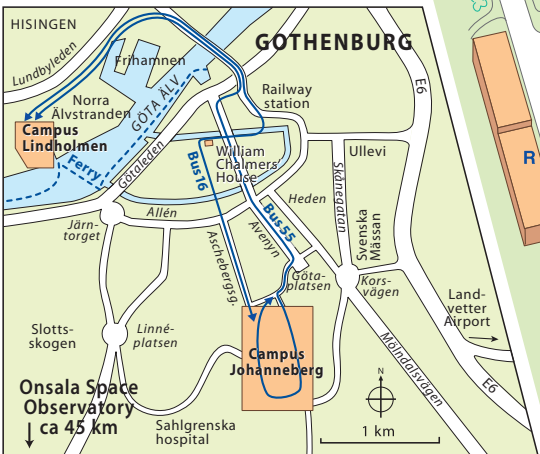

Chalmers also has facilities together with University of Gothenburg, and at Onsala Space Observatory, and on other locations in and around Gothenburg.

- Information **i**
- Information Board **i**
- Parking **P**
- Restaurant, Café **R**

Labsal 4220 (plan 4)

- Buses 18,52
- Buses 18,19,52
- Chalmers Student Residences